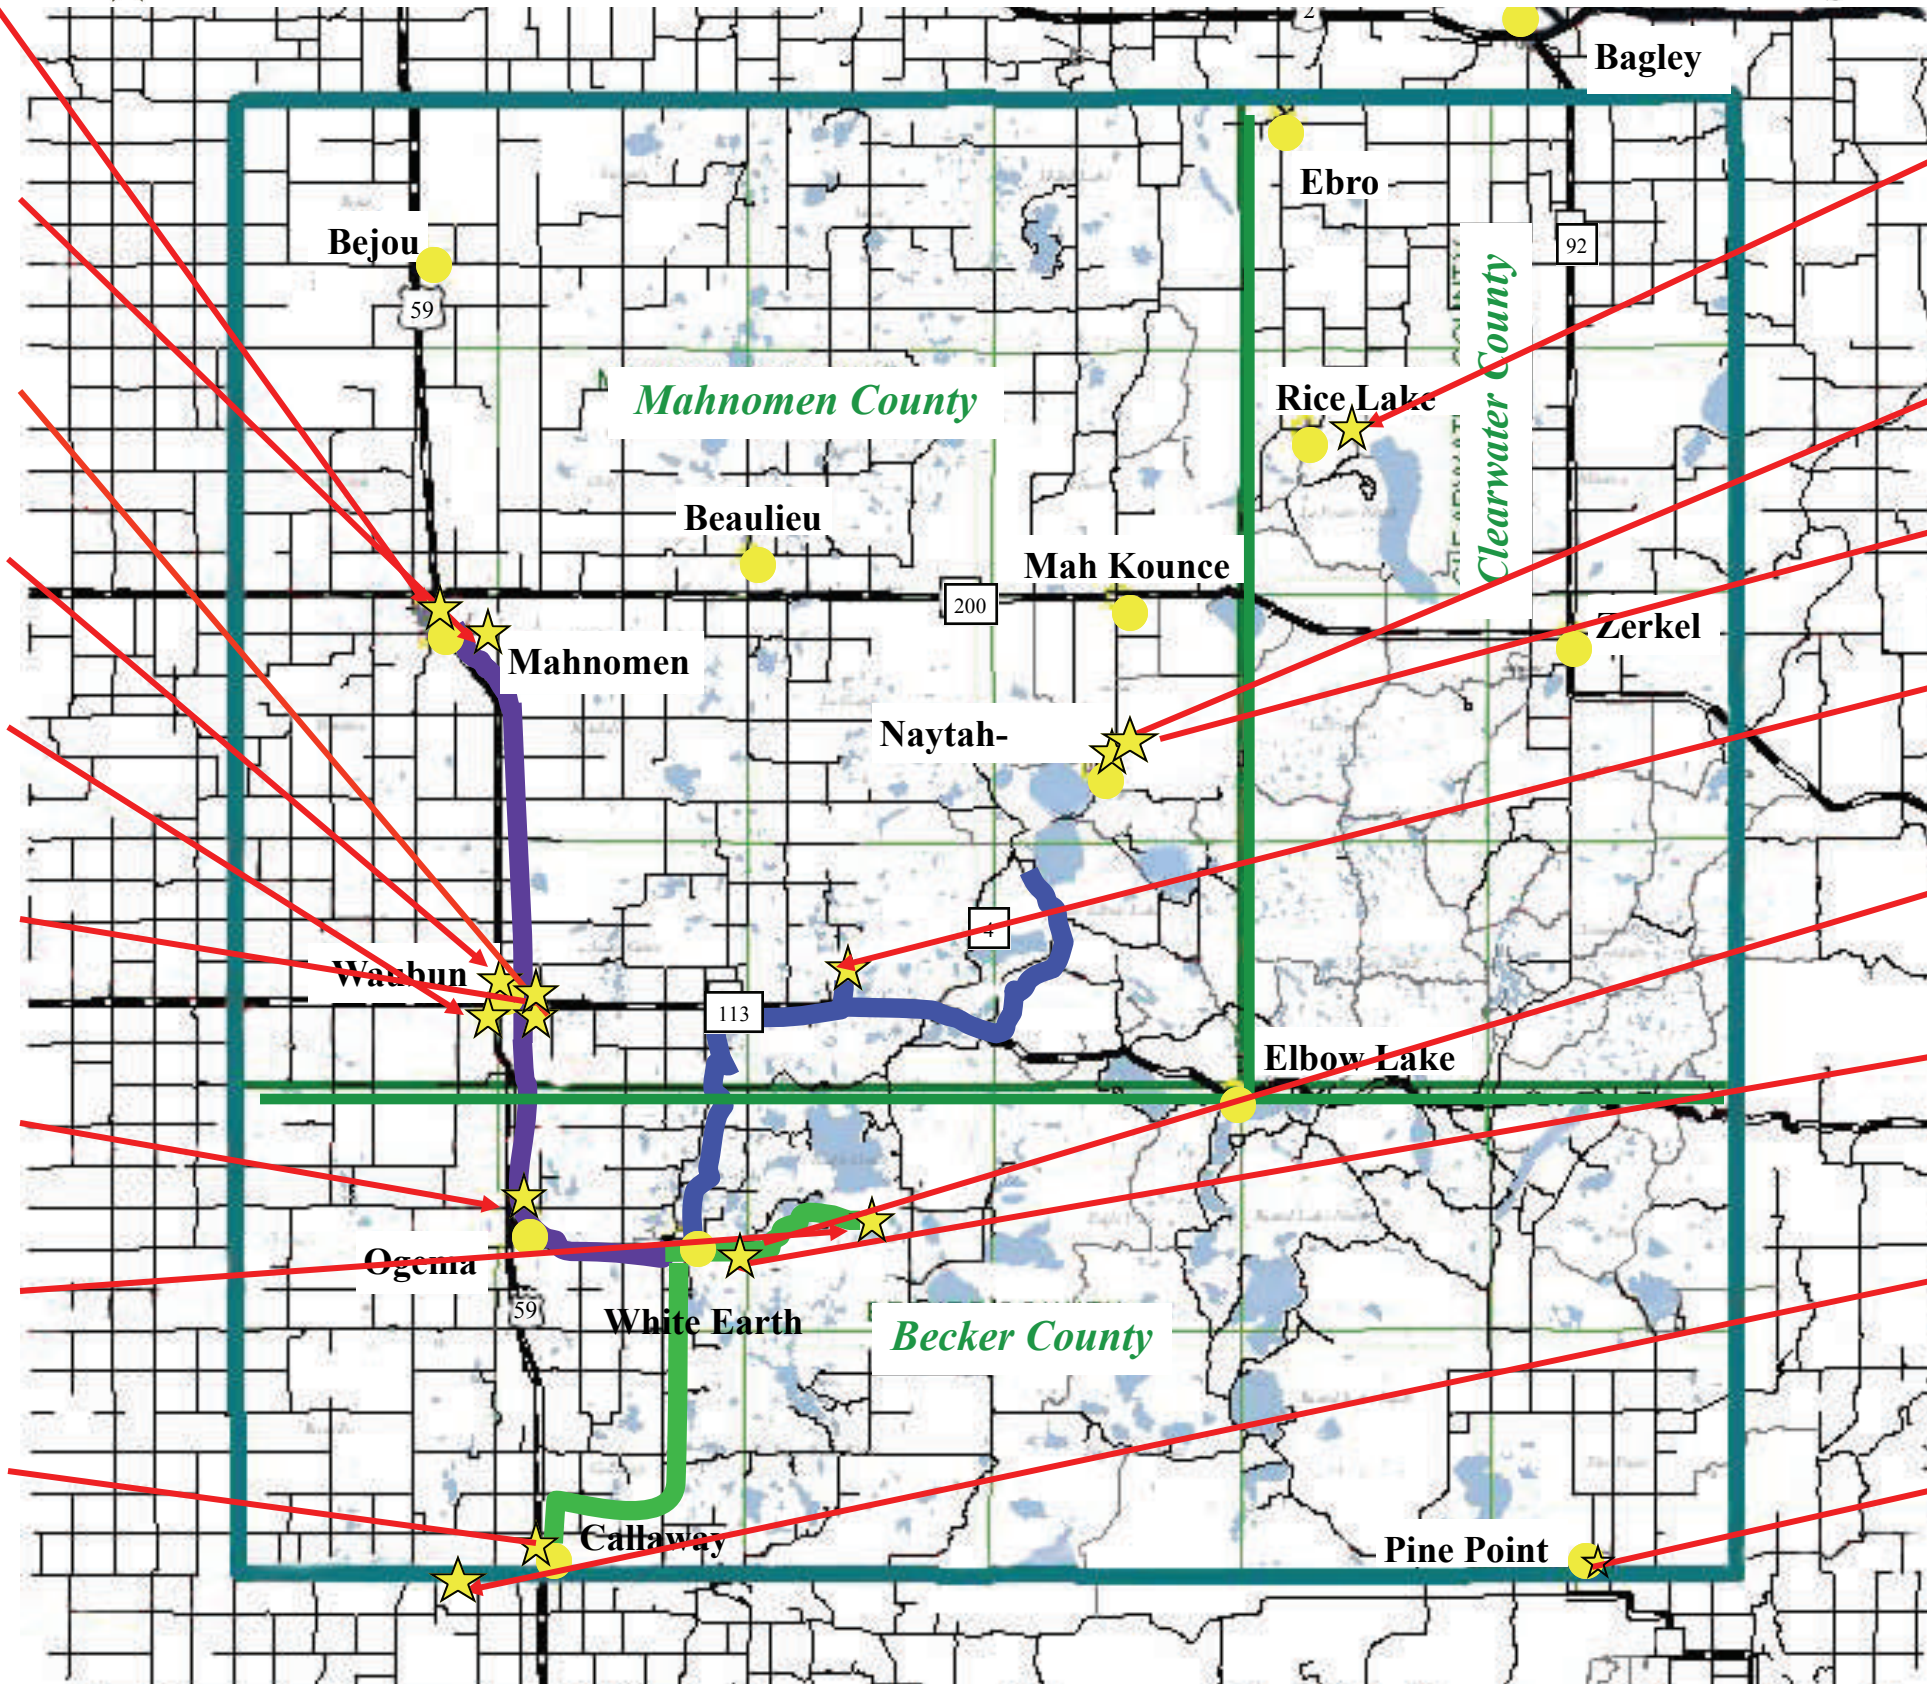

Licensed Child Cares on White Earth Reservation

**Parent Aware star rating sites (in progress)*

Tawneka Jaeger
 Mahnomen city limits
 (218) 935-2795
 tawnekajaeger@hotmail.com

***Mahnomen Learning Center**
 Mahnomen city limits
 (218) 935-0314
 terrida@whiteearth.com

● Cities, Towns & Villages